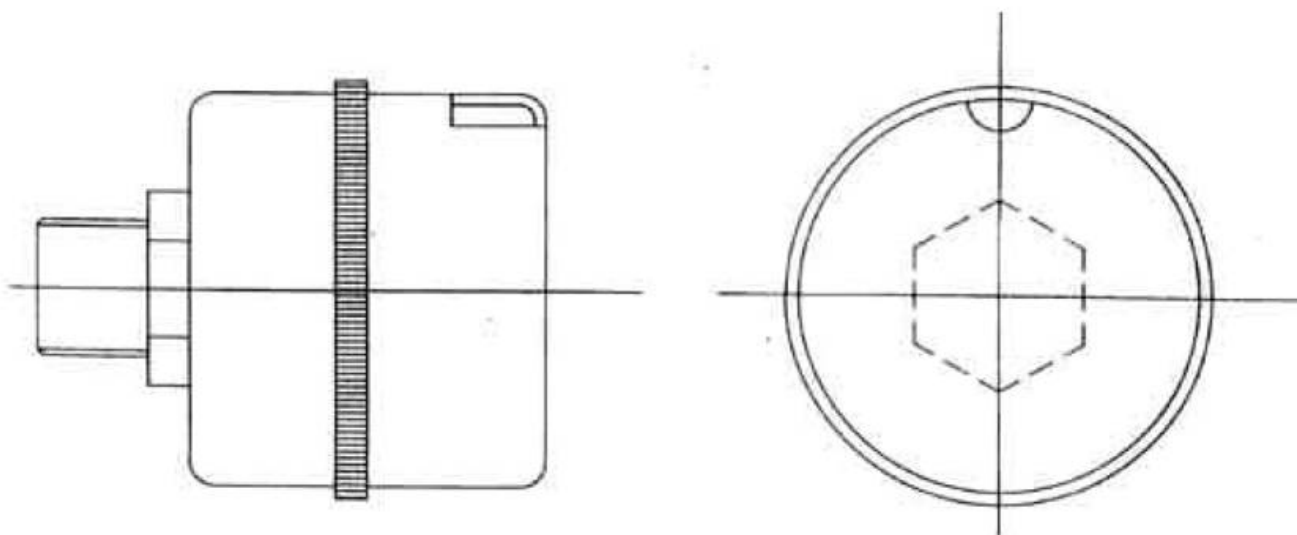

## 1. Air Inlet Filter - Model 231

All manufacturer's names, numbers, photos, product description and/or part numbers are used for reference purposes only & it is not implied that any part listed is the product of these manufacturers. Since Approvement are made from time to time, the illustration and specifications are subject to change without notice.

## 1. Air Inlet Filter - Model 231

Ref. No.	Component Part Number	Description	Qty. per Assly.	Spares		
				1	2	3
1-1	94495256	Filter - Inlet Complete	1			
1-2	70234737	* Element, Filter	1	1	1	2